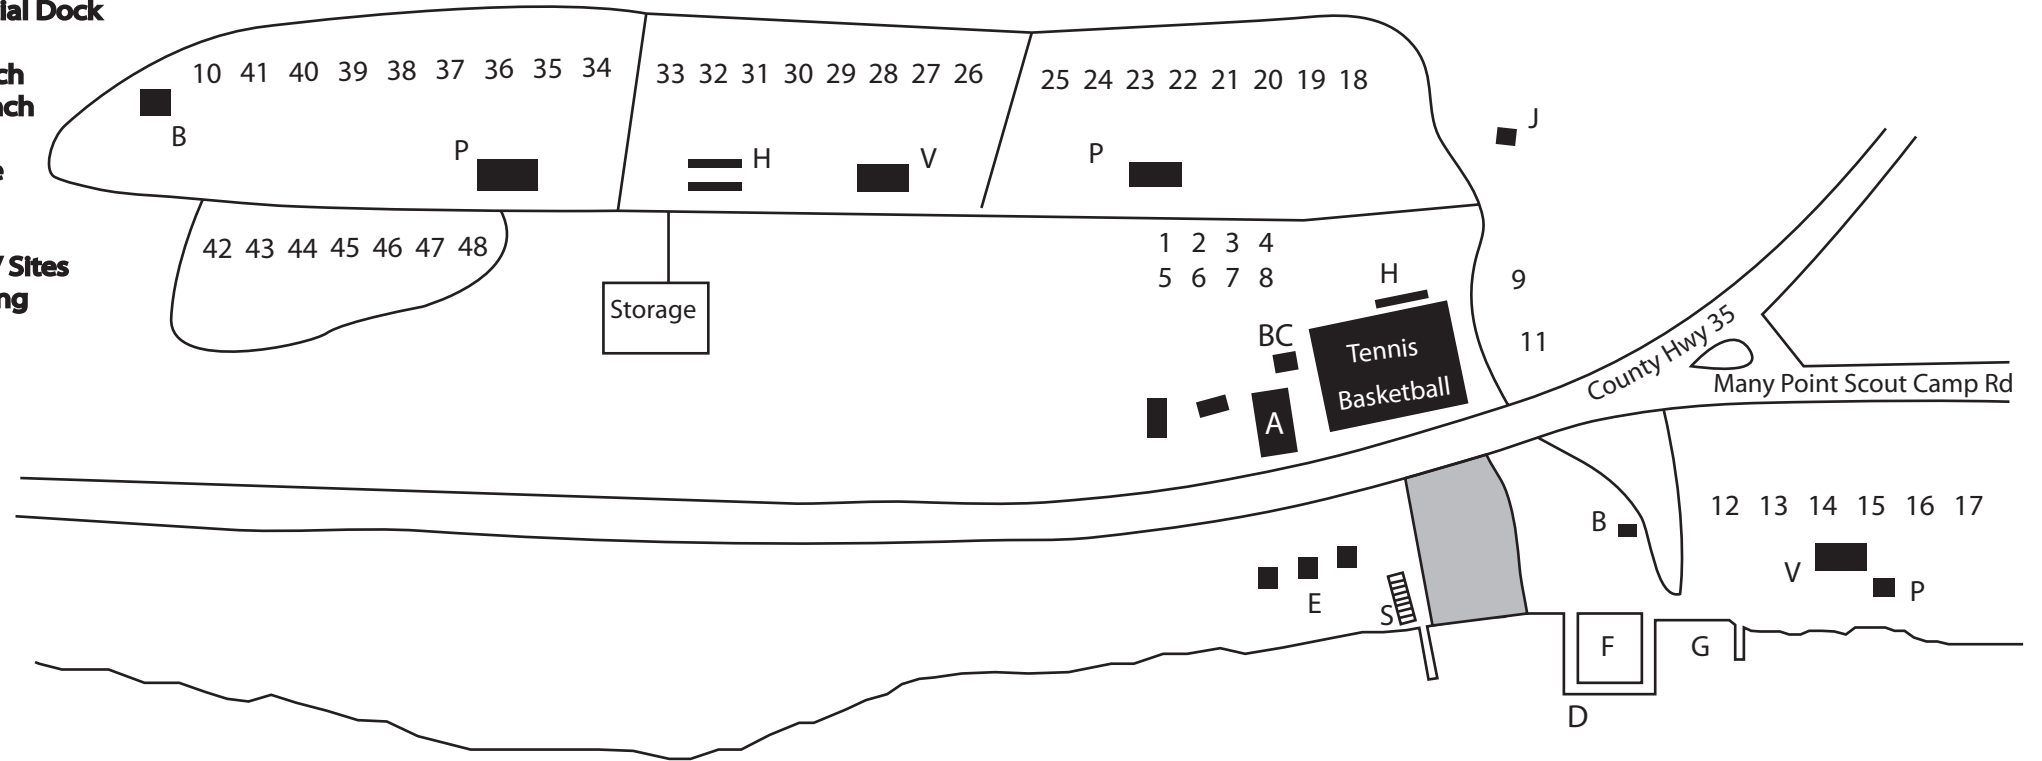

Key:

- A = Lodge**
- B = Bath House/Showers**
- C = Laundry facilities**
- D = Enclosed Commercial Dock**
- E = Cabins**
- F = Enclosed Swim Beach**
- G = Concrete Boat Launch**
- H = Horseshoes**
- J = Fish Cleaning House**
- P = Playground**
- V = Volleyball**
- 1-5, 9-48 = Seasonal/RV Sites**
- 6-8 = Short Stay Camping**

Round Lake
Surface Acres: 1100
Depth: 69 feet